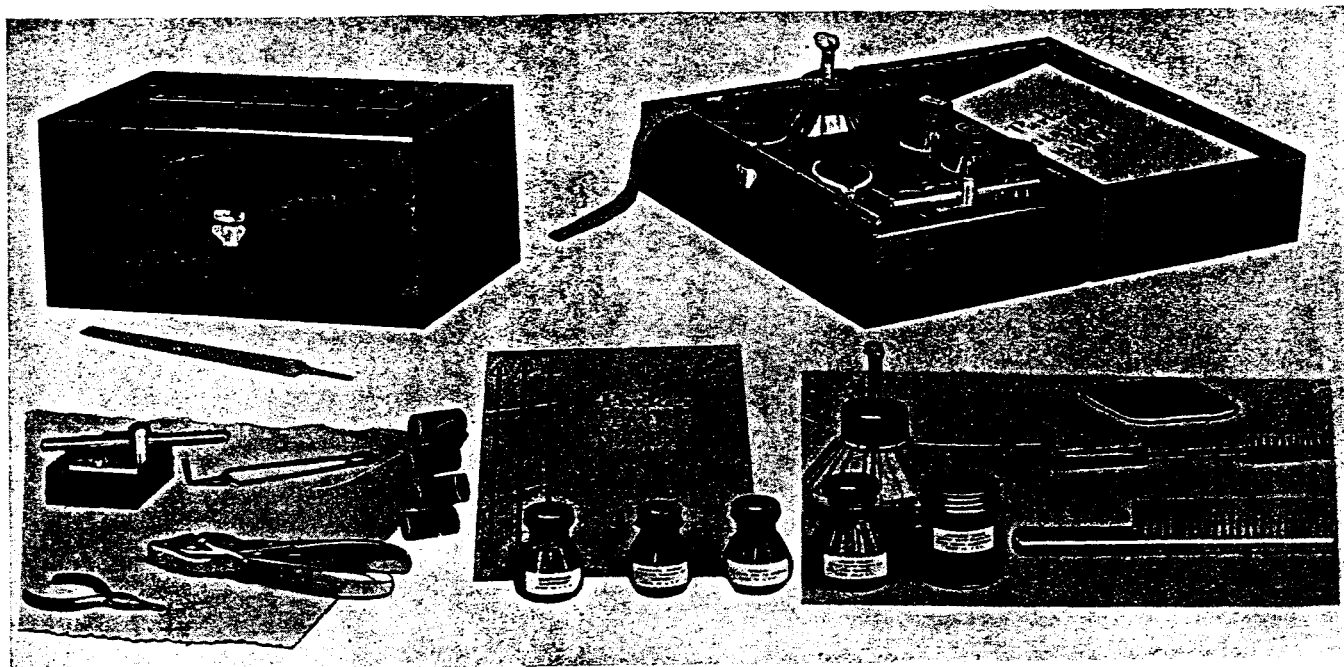

PARKER REPAIR TOOL CABINET No. 966

The Repair Tool Cabinet No. 966, illustrated below, contains the necessary tools to satisfactorily repair all Parker pens. The cabinet is made of wood and measures approximately 9¼ x 6¼ x 4½". Its weight complete is 4½ lbs.

Contains:	Price Net		Price Net
1 Vacumatic Fitting Block -----	$1.50	1 Bottle Diaphragm Lubricant -----	.05
1 Bernard Pliers -----	1.35	1 Bottle Shellac, for sacs -----	.05
1 Flat Nose Pliers, thin point -----	1.20	1 Bottle Liquid Polish -----	.05
1 Flat Brush, for feeds -----	.25	1 Oz. Rouge, gold polish -----	.05
1 Flat File -----	.20	1 Sac Stretcher -----	.05
1 Round Brush, for caps -----	.10	4 Pieces Rubber Tubing @ .01 -----	.04
1 Alcohol Lamp -----	.10	1 Piece flat rubber, 2½ x 3 -----	.01
1 Polishing Cloth -----	.10	1 Wood Cabinet -----	1.50
1 Hubert Rouge Paper -----	.05	1 Service Manual No. 5115 -----	-----
1 Bottle Vacumatic Cement -----	.05		

Total ----- $6.70

Special Price, complete $6.00 net.